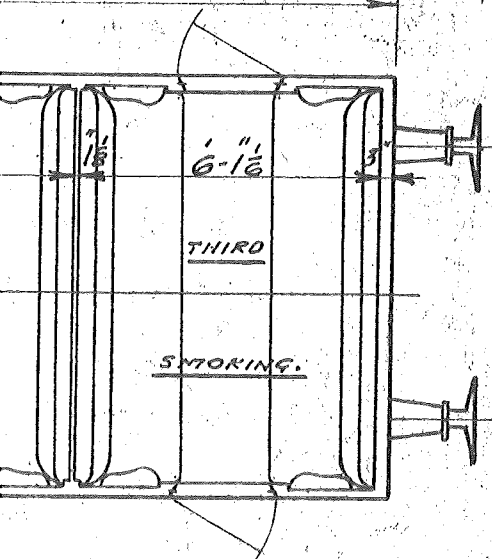

CODE - 12126

ROOF ELLIPSE MAJOR AXIS 8'-10"

MINOR AXIS 4'-6 3/4"

CARRIAGE NOS. 360. 361. 362. 363.

BUILT 1928. BY CRAVENS.
NO STEPBOARDS ON BOGIES.

9 THIRD CLASS COMPARTMENTS.
SEATS FOR 108 THIRDS.

ELECTRIC LIGHT.
VACUUM BRAKE.
STEAM HEATING.
WEIGHT. 29'-0"-0."