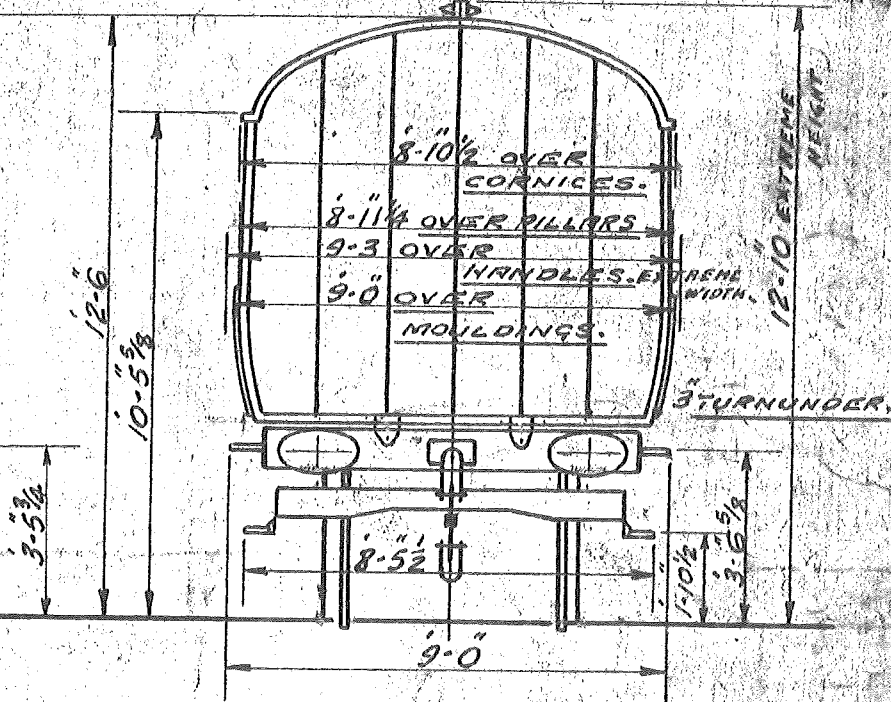

CODE - 12126

ROOF ELLIPSE MAJOR AXIS 8'-10"

MINOR AXIS 4'-6 3/4"

CARRIAGE NOS. 360. 361. 362. 363.

BUILT 1928. BY CRAVENS.
NO STEPBOARDS ON BOGIES.

9 THIRD CLASS COMPARTMENTS.
SEATS FOR 108 THIRDS.

ELECTRIC LIGHT.
VACUUM BRAKE.
STEAM HEATING.
WEIGHT. 29'-0"-0."