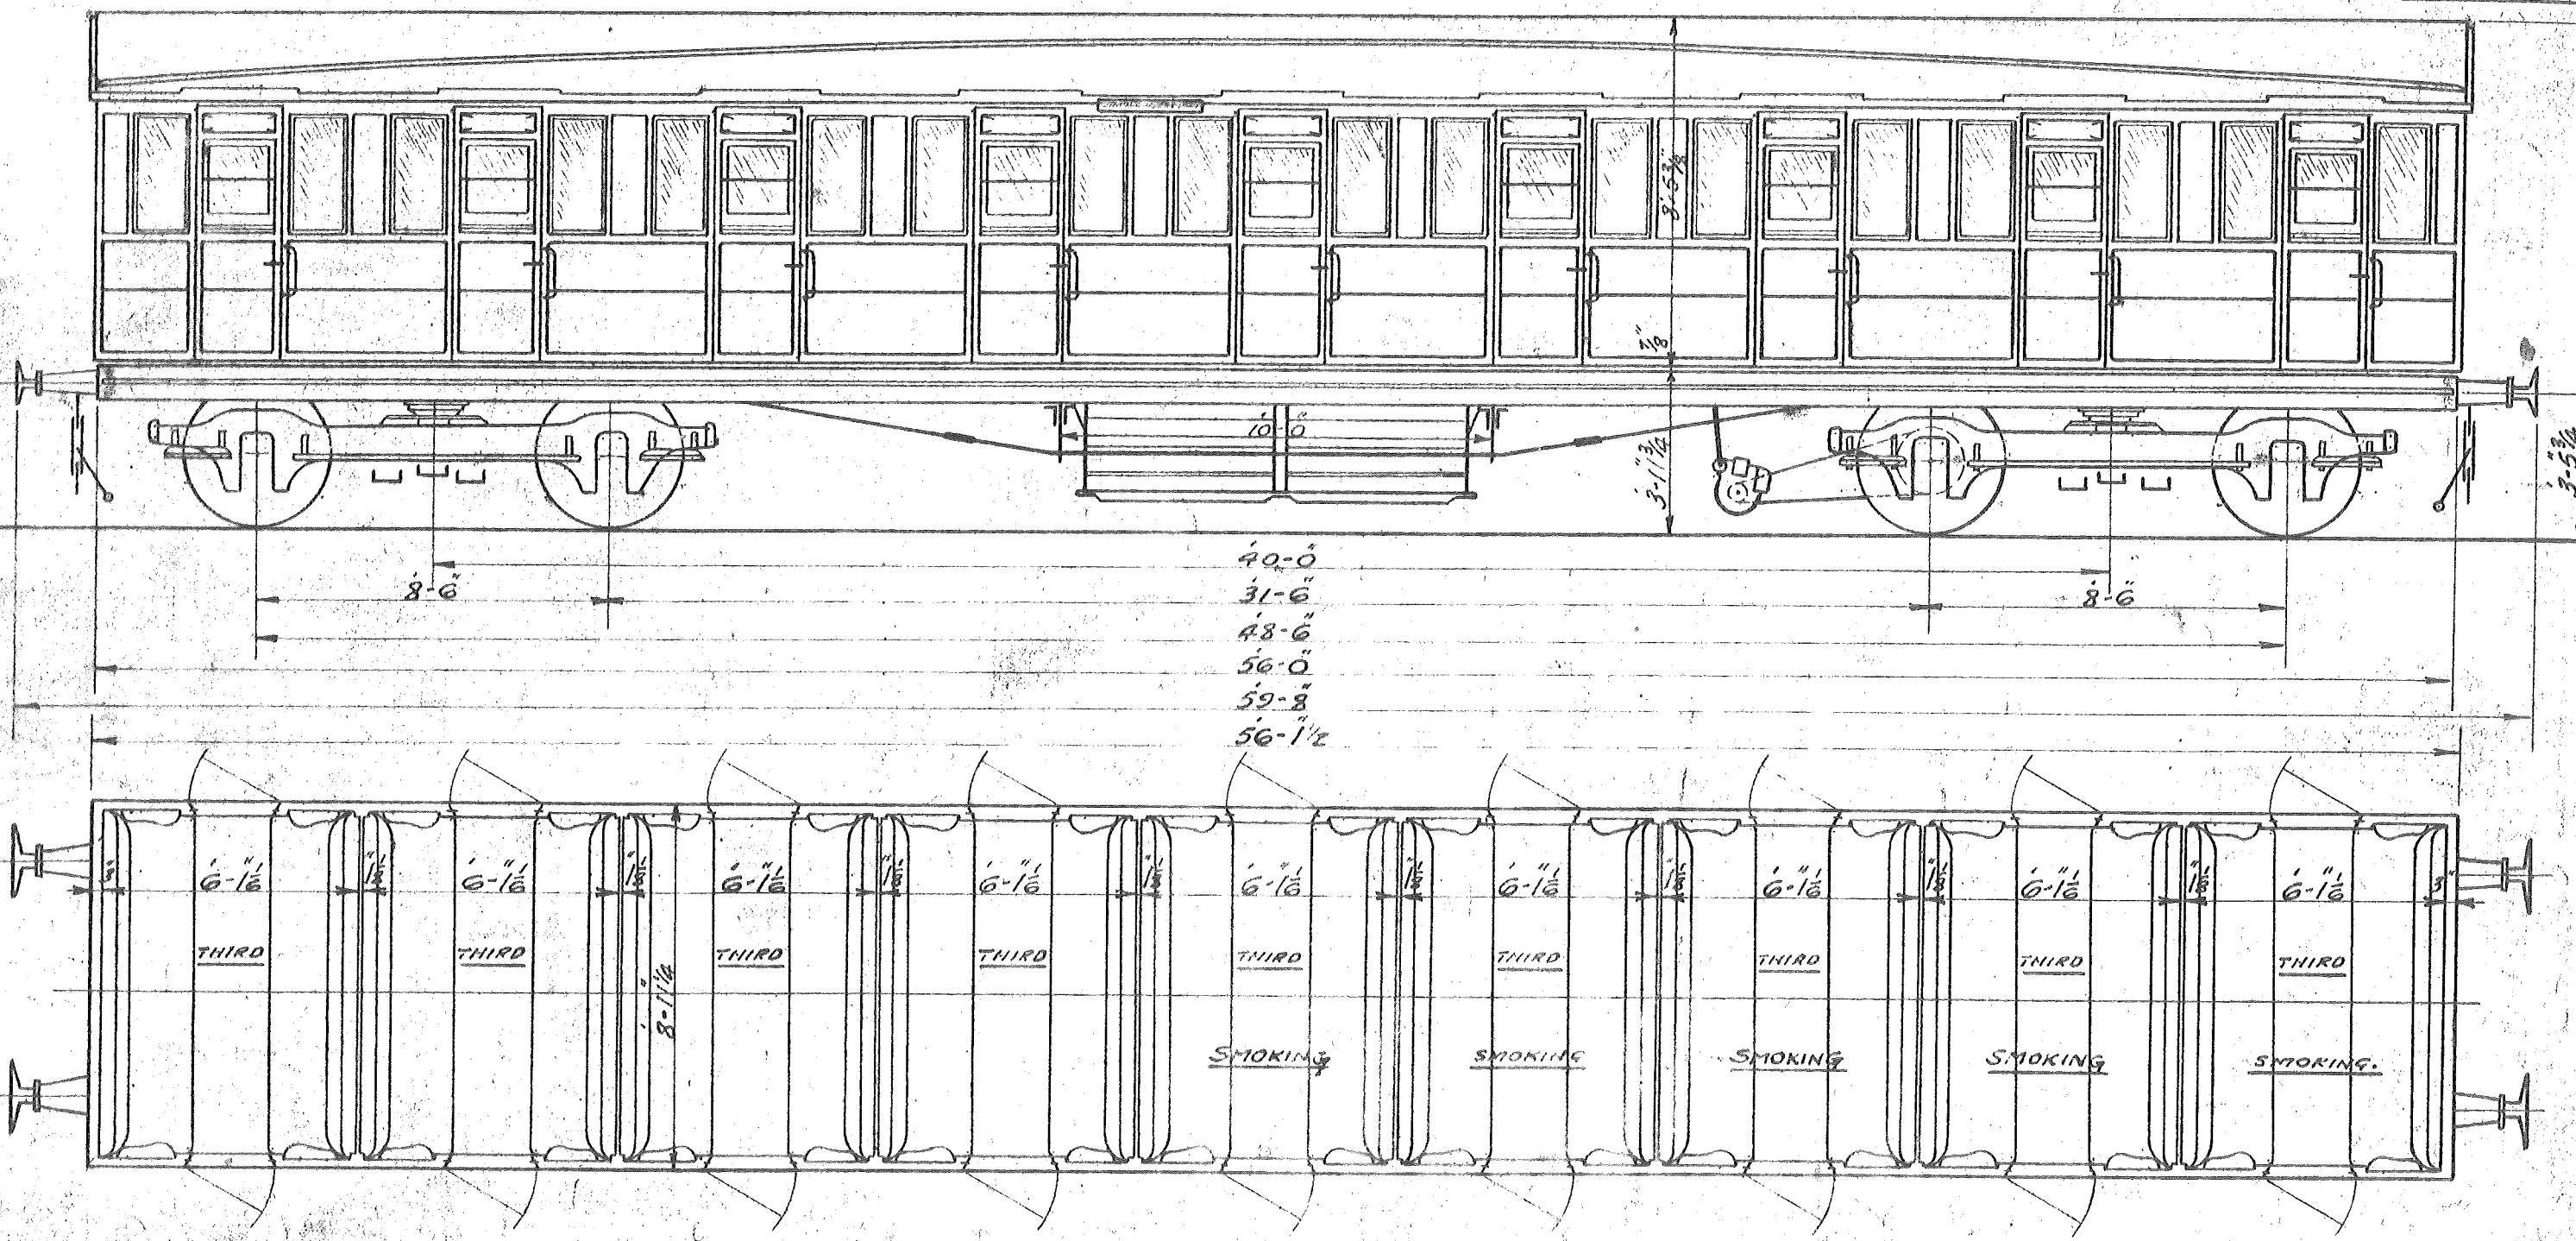

ROOF ELLIPSE
MINOR AXIS 4'

C.L.C. THIRD CLASS CARRIAGE.